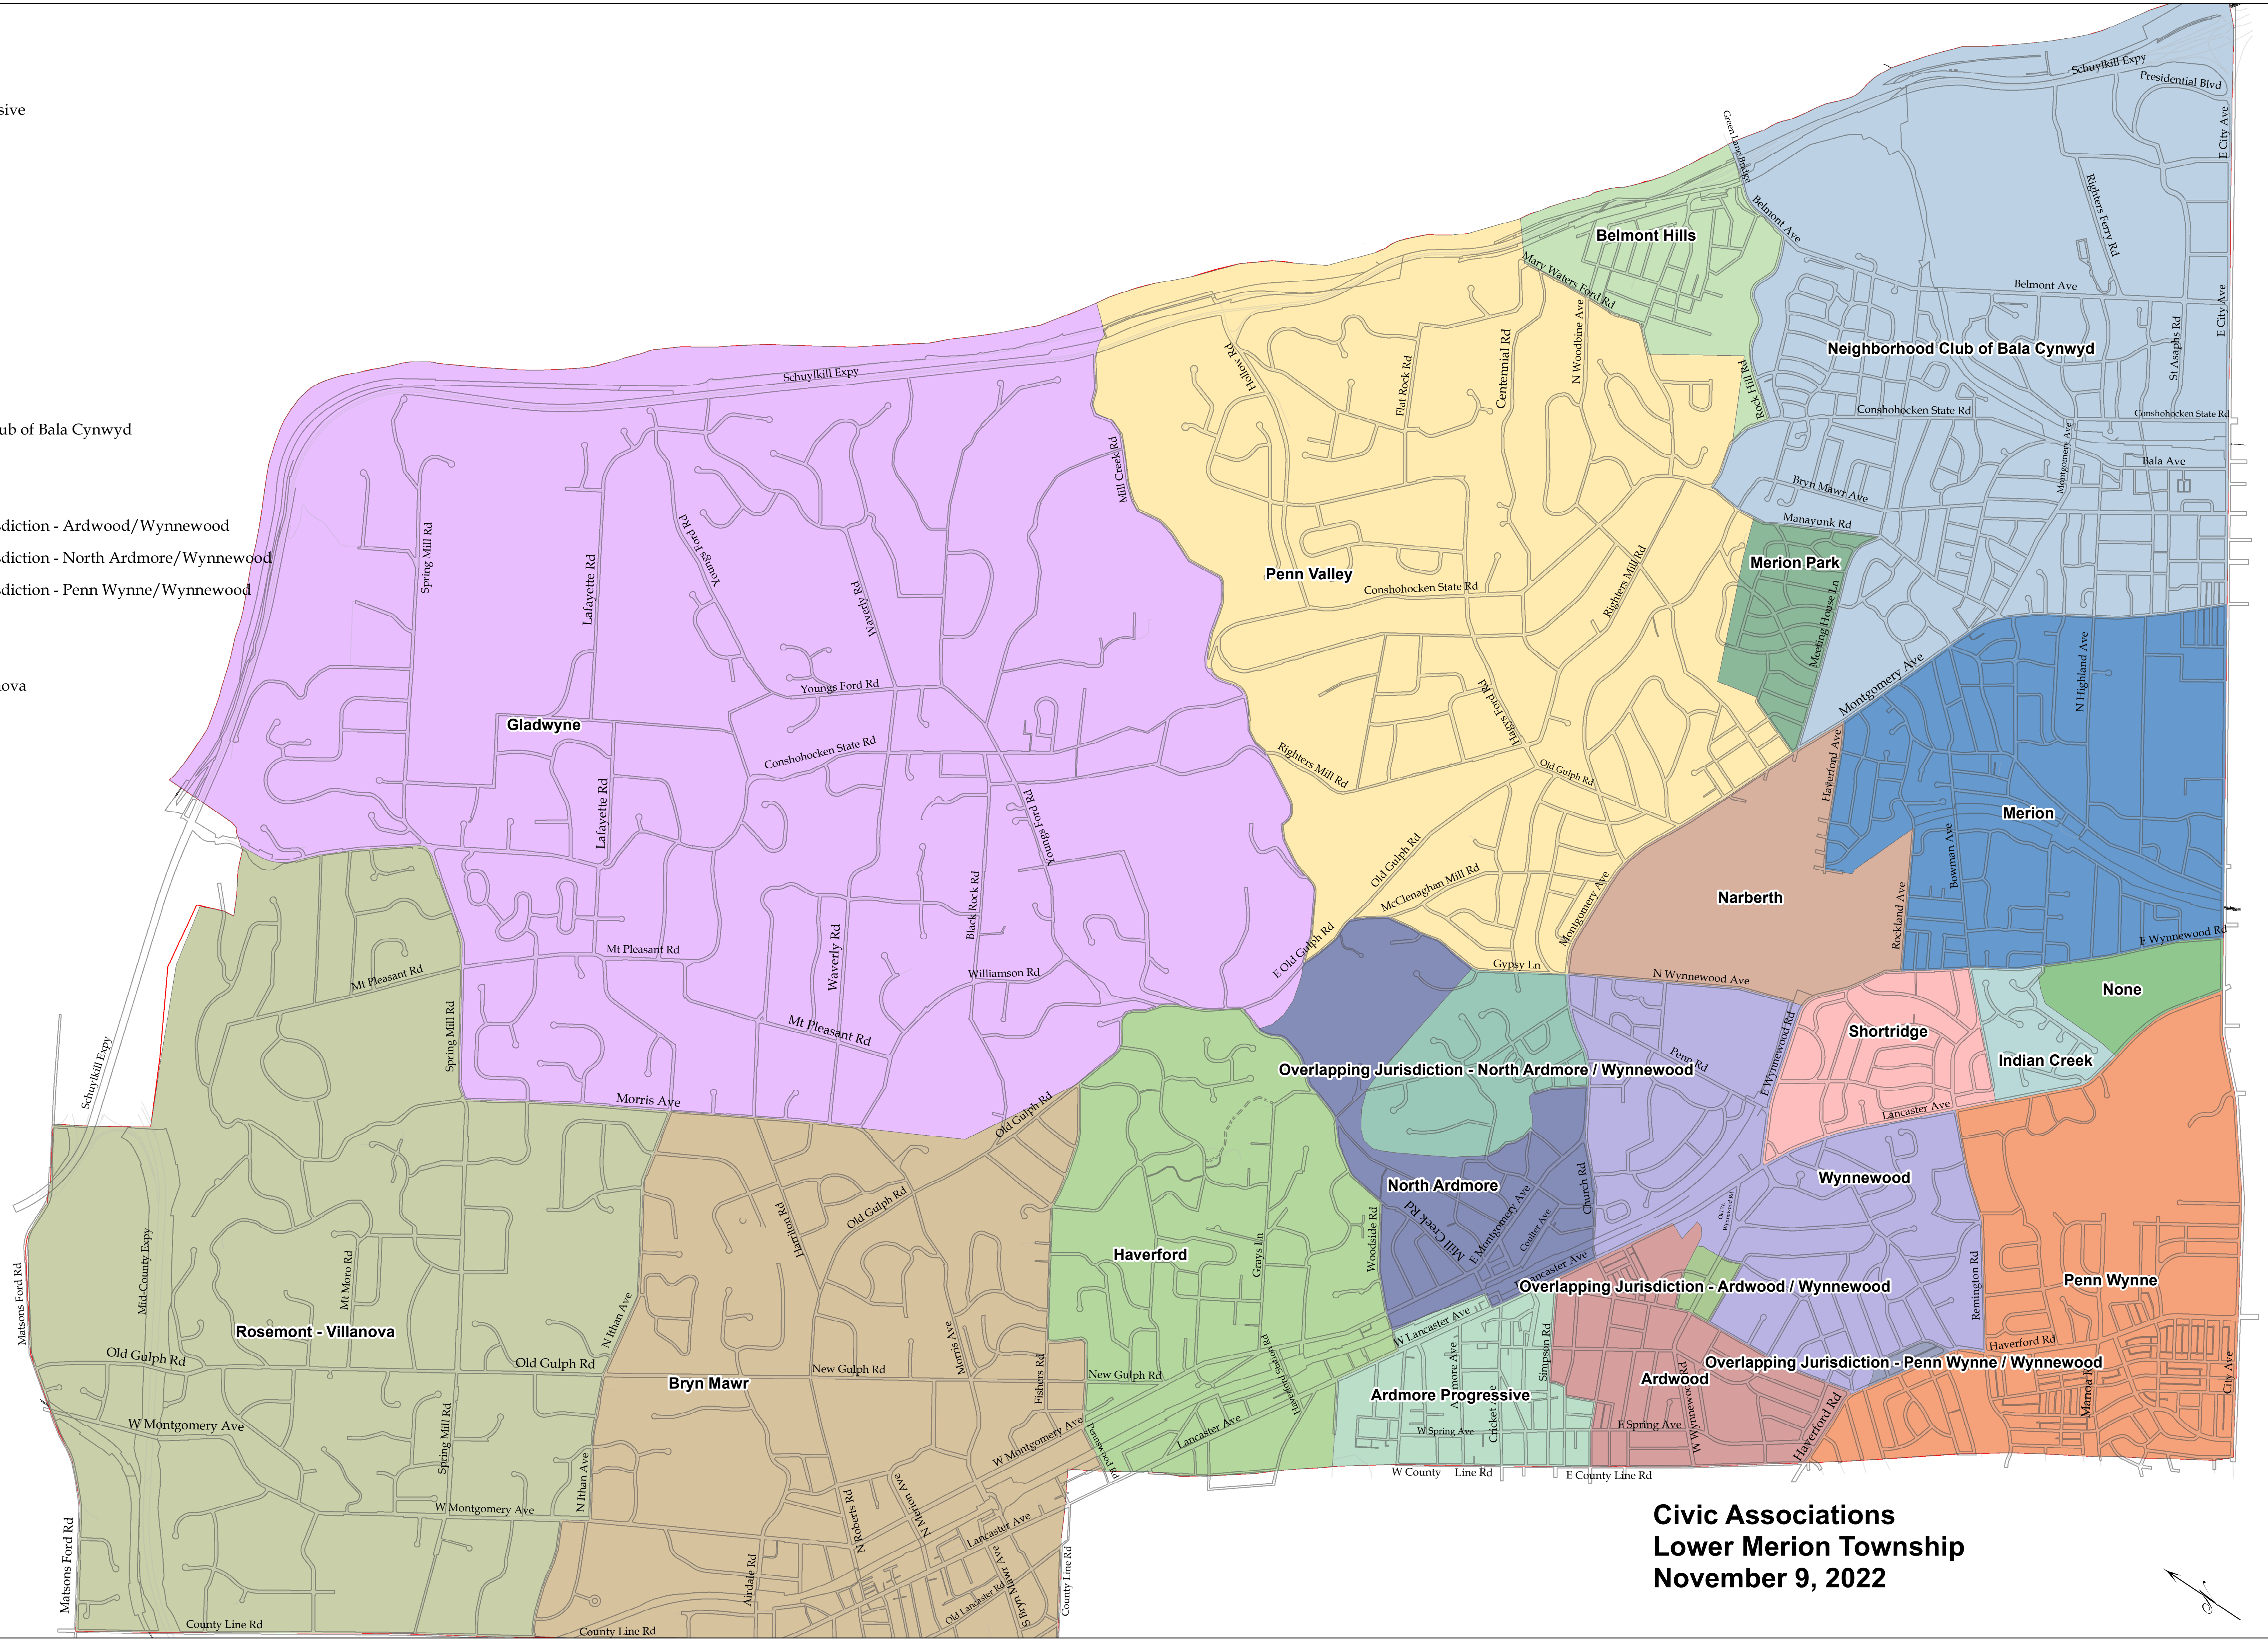

Legend

Name

- Ardmore Progressive
- Ardwood
- Belmont Hills
- Bryn Mawr
- Gladwyne
- Haverford
- Indian Creek
- Merion
- Merion Park
- Narberth
- Neighborhood Club of Bala Cynwyd
- None
- North Ardmore
- Overlapping Jurisdiction - Ardwood/Wynnewood
- Overlapping Jurisdiction - North Ardmore/Wynnewood
- Overlapping Jurisdiction - Penn Wynne/Wynnewood
- Penn Valley
- Penn Wynne
- Rosemont - Villanova
- Shortridge
- Wynnewood

**Civic Associations
Lower Merion Township
November 9, 2022**